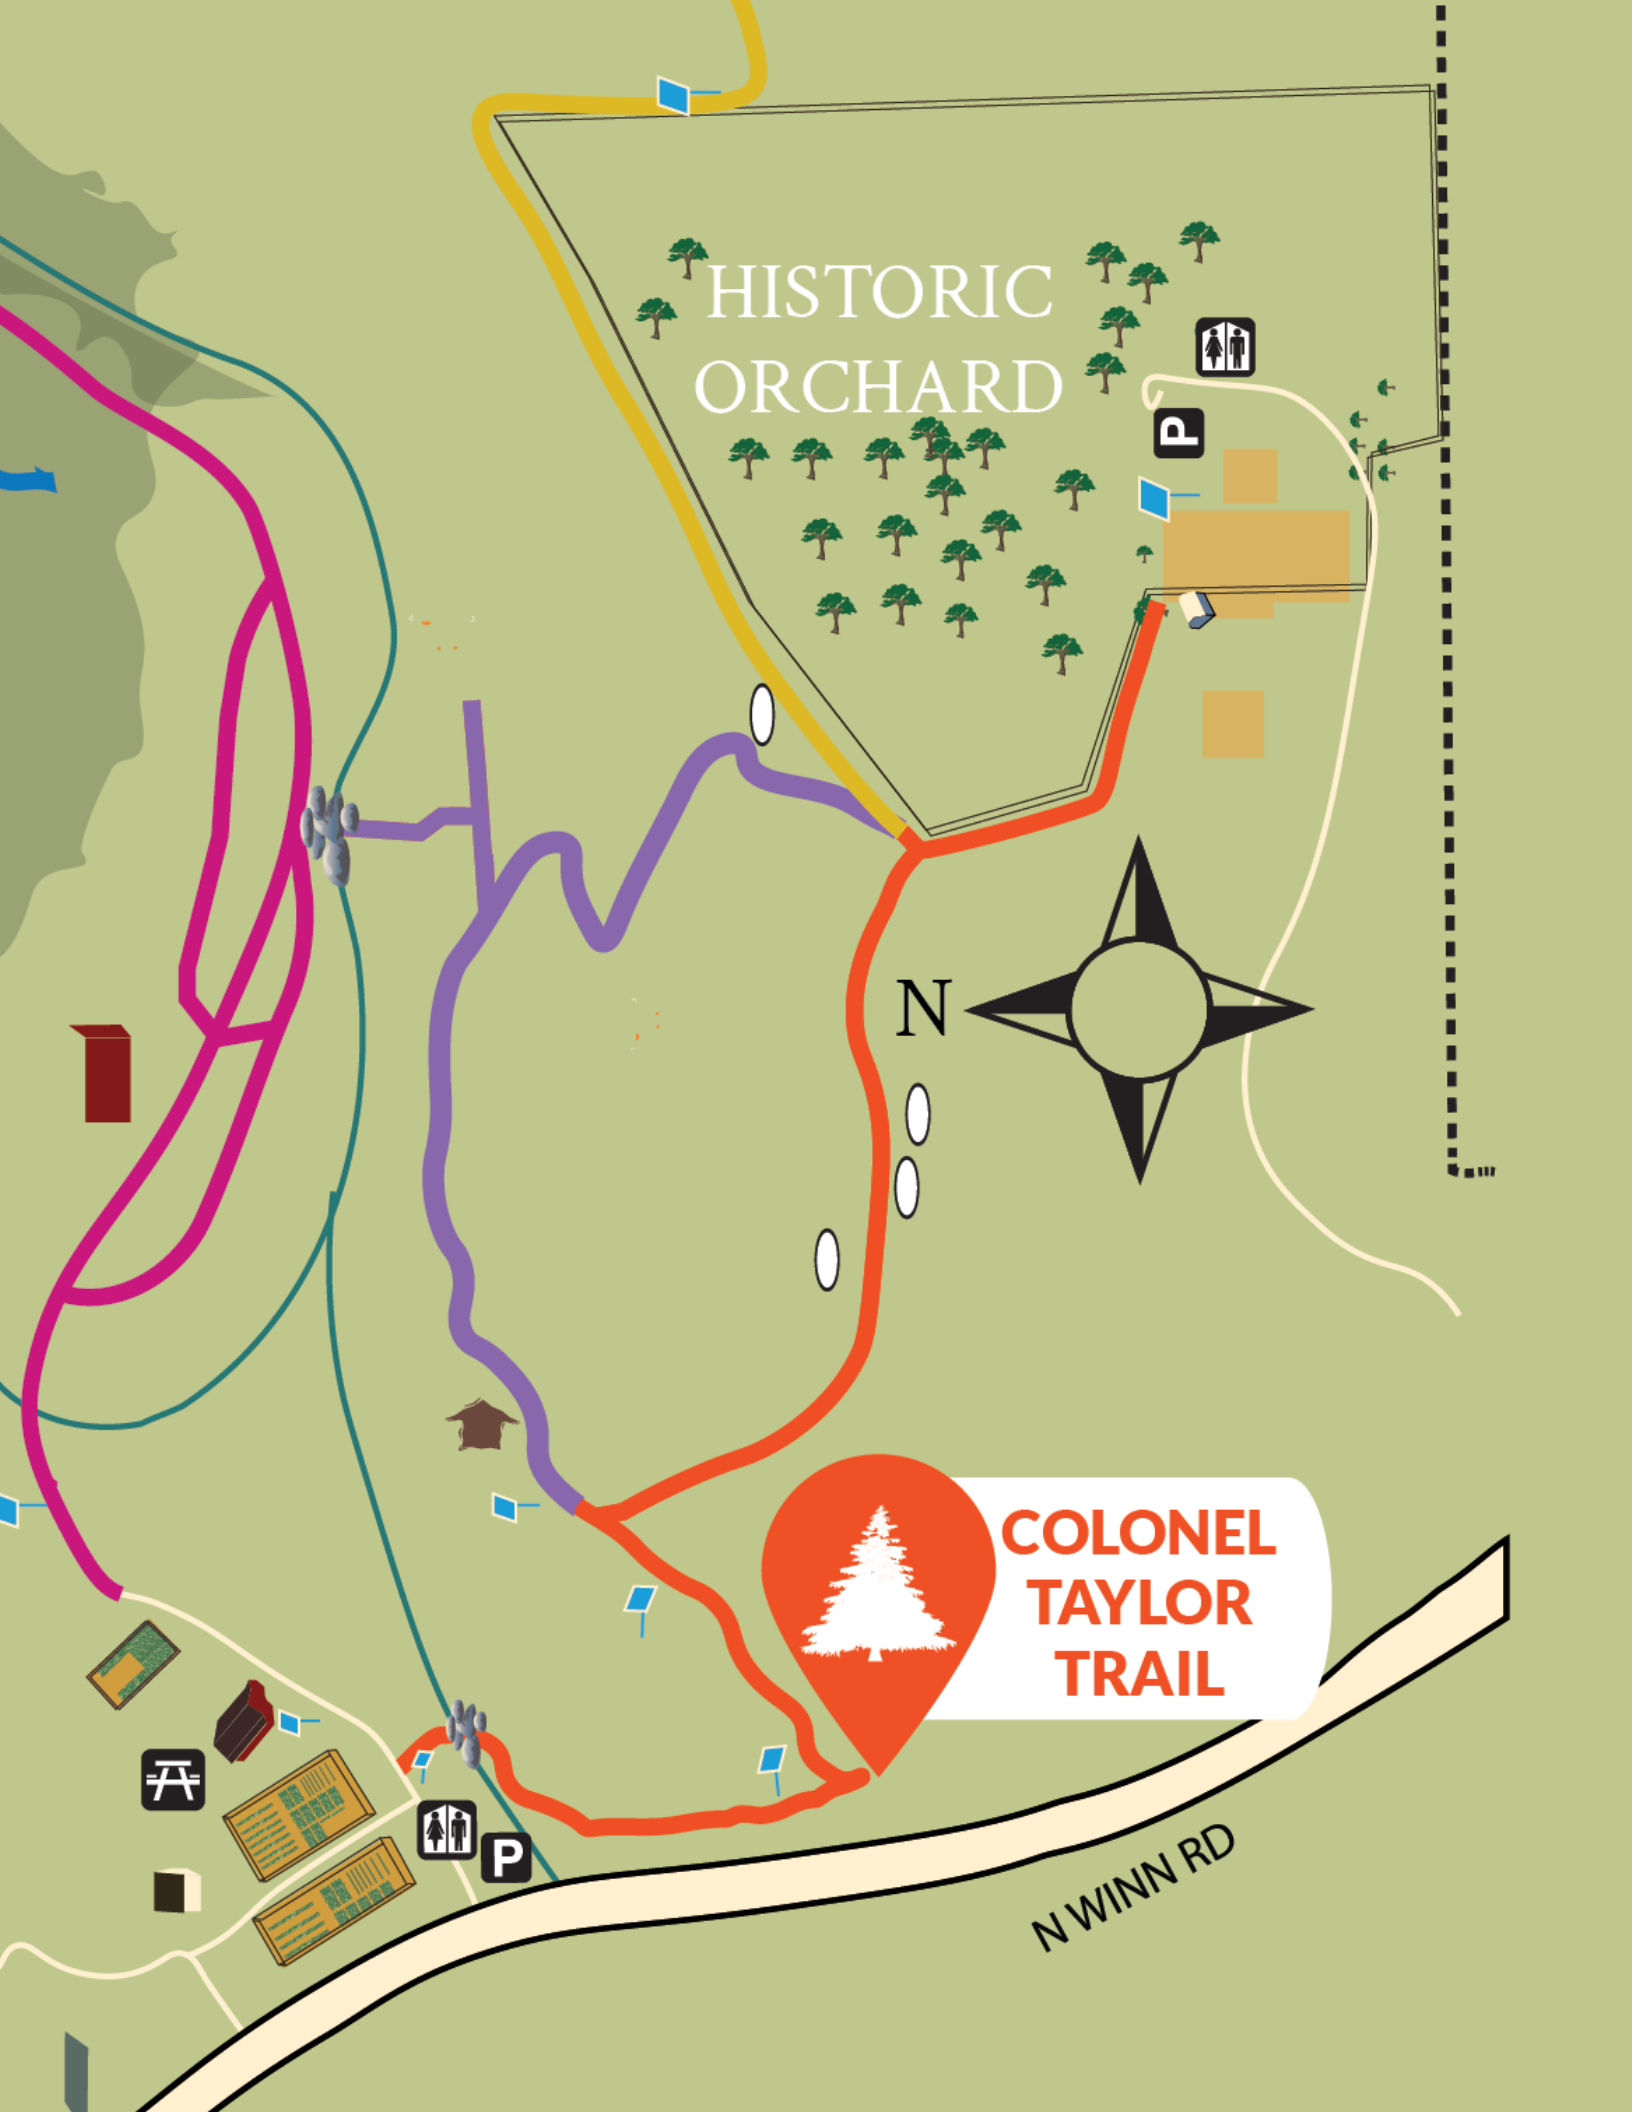

HISTORIC ORCHARD

**COLONEL
TAYLOR
TRAIL**

N WINN RD